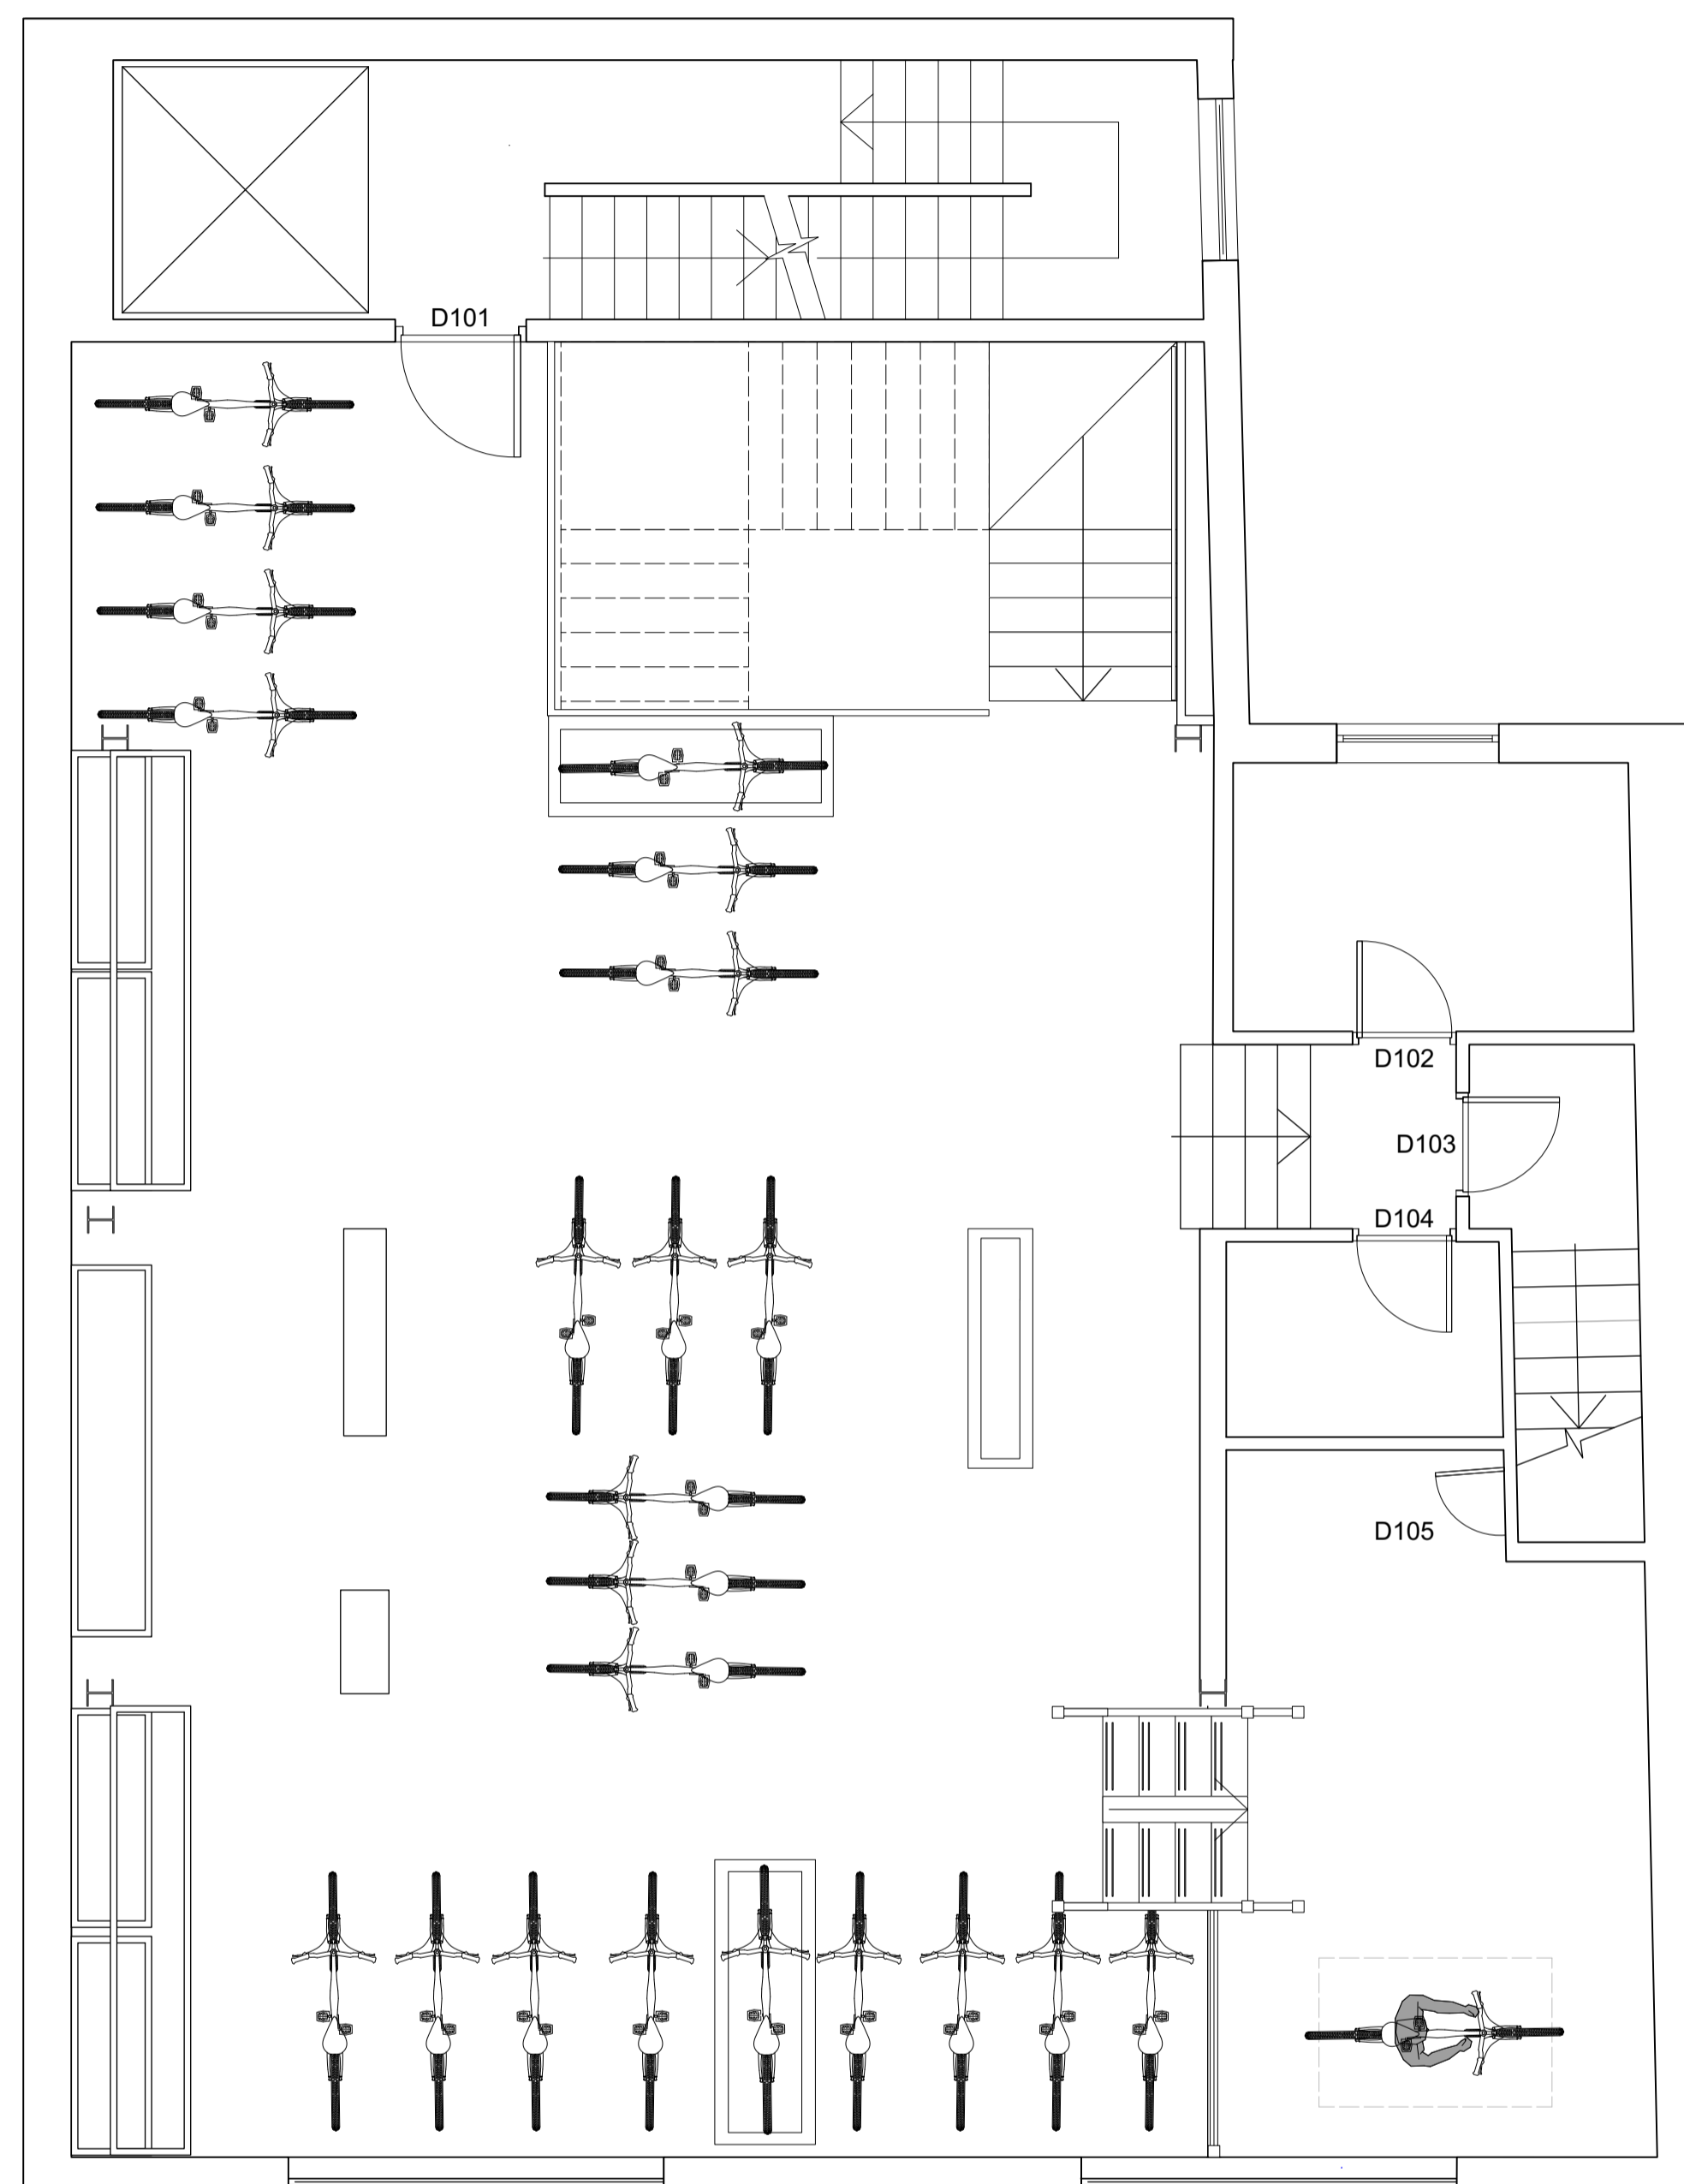

NOTES

DIMENSIONS MUST BE VERIFIED ON SITE. DO NOT SCALE OFF THIS DRAWING. REFER ALSO TO WRITTEN SPECIFICATION WHERE APPROPRIATE.

REV

REV	DATE
2 - Back door	11-1-22
3 - New stairs	13-1-22
4 - Door Schedule	7-2-22

CLIENT

SIGMA

PROJECT

**7-9 THAMES ST
KINGSTON
KT1 1PH**

DESCRIPTION

GA - FIRST FLOOR

1:50 @ A1 & 1:100 @ A3

FEBRUARY 2022